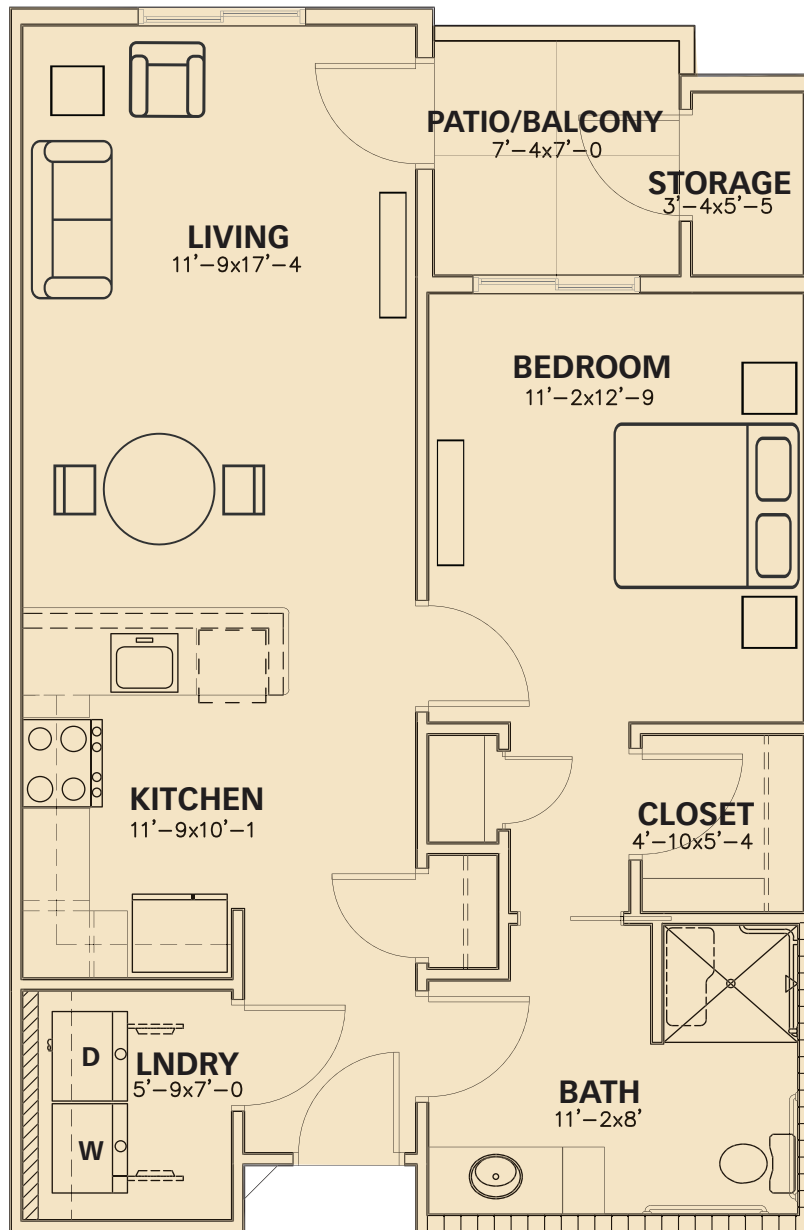

# OCOTILLO

1 Bedroom • 1 Bath • 719 sq. ft.

Livable Area	719 sq. ft.
Patio/Balcony & Storage	69 sq. ft.
<b>Total</b>	<b>788 sq. ft.</b>

15833 W. Clubhouse Drive, Goodyear, AZ 85395 • 623.440.6800 • RobsonReserve.com